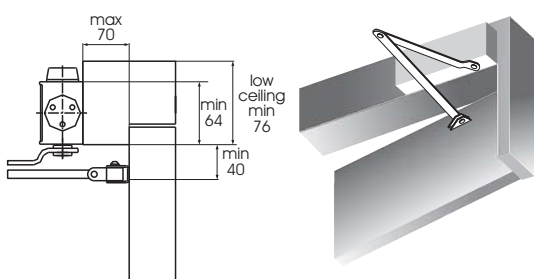

1300V Series Door Closers

Limiting Dimensions

Selection Chart

Size	Regular Arm/ Top Jamb		Parallel/Track Arm		Door Weight(kg) Reference only	Function Available				
	Door Width (mm)		Door Width (mm)			Power Adjust	Latching Speed	Closing Speed	Back Check	Hold Open
	Interior	Exterior	Interior	Exterior						
2	900	800	800	700	25-45	● (2-4)	●	●	○	○
3	1050	900	900	800	40-65					
4	1200	1050	1050	900	60-85					

Note: ● Standard ○ Optional

Mounting Applications

Regular Arm Mounting (Pull Side) Cat No.: 1300V

Track Arm Mounting (Push Side) Cat No.: 1300VPA

Top Jamb Mounting (Push Side) Cat No.: 1300V

Top Jamb Track Arm Mounting (Pull Side) Cat No.: 1300VTR

Parallel Arm Mounting (Push Side) Cat No.: 1300VTR

Features

- Slim line design
- Reversible for handing
- Power adjustable (Size2-4)
- Stainless steel cover available

Finish

- SIL: Silver
- GLD: Gold
- SSS: Satin Stainless Steel
- PSS: Polished Stainless Steel