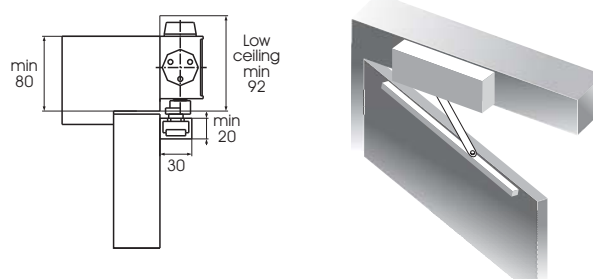

1300V Series Door Closers

Limiting Dimensions

Selection Chart

Size	Regular Arm/ Top Jamb		Parallel/Track Arm		Door Weight(kg) Reference only	Function Available				
	Door Width (mm)		Door Width (mm)			Power Adjust	Latching Speed	Closing Speed	Back Check	Hold Open
	Interior	Exterior	Interior	Exterior						
2	900	800	800	700	25-45	● (2-4)	●	●	○	○
3	1050	900	900	800	40-65					
4	1200	1050	1050	900	60-85					

Note: ● Standard ○ Optional

Mounting Applications

Regular Arm Mounting (Pull Side) Cat No.: 1300V

Track Arm Mounting (Push Side) Cat No.: 1300VPA

Top Jamb Mounting (Push Side) Cat No.: 1300V

Top Jamb Track Arm Mounting (Pull Side) Cat No.: 1300VTR

Parallel Arm Mounting (Push Side) Cat No.: 1300VTR

Features

- Slim line design
- Reversible for handing
- Power adjustable (Size2-4)
- Stainless steel cover available

Finish

- SIL: Silver
- GLD: Gold
- SSS: Satin Stainless Steel
- PSS: Polished Stainless Steel