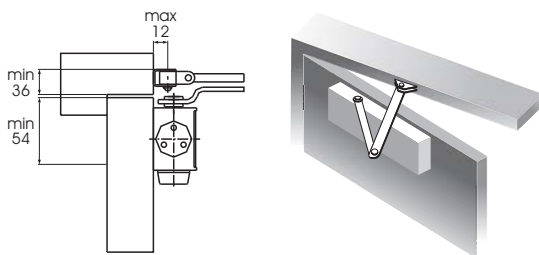

1300V Series Door Closers

Limiting Dimensions

Selection Chart

Size	Regular Arm/ Top Jamb		Parallel/Track Arm		Door Weight(kg) Reference only	Function Available				
	Door Width (mm)		Door Width (mm)			Power Adjust	Latching Speed	Closing Speed	Back Check	Hold Open
	Interior	Exterior	Interior	Exterior						
2	900	800	800	700	25-45	● (2-4)	●	●	○	○
3	1050	900	900	800	40-65					
4	1200	1050	1050	900	60-85					

Note: ● Standard ○ Optional

Mounting Applications

Regular Arm Mounting (Pull Side) Cat No.: 1300V

Track Arm Mounting (Push Side) Cat No.: 1300VPA

Top Jamb Mounting (Push Side) Cat No.: 1300V

Top Jamb Track Arm Mounting (Pull Side) Cat No.: 1300VTR

Parallel Arm Mounting (Push Side) Cat No.: 1300VTR

Features

- Slim line design
- Reversible for handing
- Power adjustable (Size2-4)
- Stainless steel cover available

Finish

- SIL: Silver
- GLD: Gold
- SSS: Satin Stainless Steel
- PSS: Polished Stainless Steel