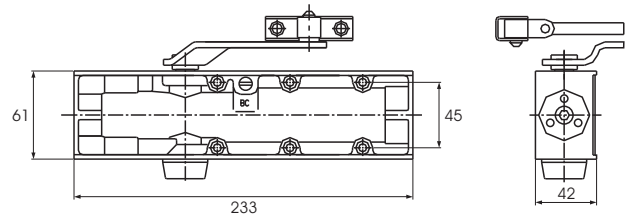

1300V Series Door Closers

Limiting Dimensions

Selection Chart

Size	Regular Arm/ Top Jamb		Parallel/Track Arm		Door Weight(kg) Reference only	Function Available				
	Door Width (mm)		Door Width (mm)			Power Adjust	Latching Speed	Closing Speed	Back Check	Hold Open
	Interior	Exterior	Interior	Exterior						
2	900	800	800	700	25-45	● (2-4)	●	●	○	○
3	1050	900	900	800	40-65					
4	1200	1050	1050	900	60-85					

Note: ● Standard ○ Optional

Mounting Applications

Regular Arm Mounting (Pull Side) Cat No.: 1300V

Track Arm Mounting (Push Side) Cat No.: 1300VPA

Top Jamb Mounting (Push Side) Cat No.: 1300V

Top Jamb Track Arm Mounting (Pull Side) Cat No.: 1300VTR

Parallel Arm Mounting (Push Side) Cat No.: 1300VTR

Features

- Slim line design
- Reversible for handing
- Power adjustable (Size2-4)
- Stainless steel cover available

Finish

- SIL: Silver
- GLD: Gold
- SSS: Satin Stainless Steel
- PSS: Polished Stainless Steel