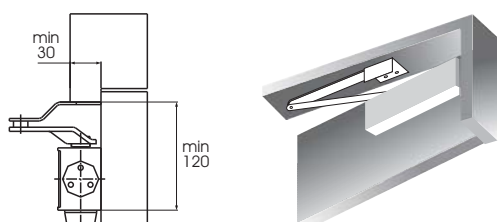

1300V Series Door Closers

Limiting Dimensions

Selection Chart

Size	Regular Arm/ Top Jamb		Parallel/Track Arm		Door Weight(kg) Reference only	Function Available				
	Door Width (mm)		Door Width (mm)			Power Adjust	Latching Speed	Closing Speed	Back Check	Hold Open
	Interior	Exterior	Interior	Exterior						
2	900	800	800	700	25-45	● (2-4)	●	●	○	○
3	1050	900	900	800	40-65					
4	1200	1050	1050	900	60-85					

Note: ● Standard ○ Optional

Mounting Applications

Regular Arm Mounting (Pull Side) Cat No.: 1300V

Track Arm Mounting (Push Side) Cat No.: 1300VPA

Top Jamb Mounting (Push Side) Cat No.: 1300V

Top Jamb Track Arm Mounting (Pull Side) Cat No.: 1300VTR

Parallel Arm Mounting (Push Side) Cat No.: 1300VTR

Features

- Slim line design
- Reversible for handing
- Power adjustable (Size2-4)
- Stainless steel cover available

Finish

- SIL: Silver
- GLD: Gold
- SSS: Satin Stainless Steel
- PSS: Polished Stainless Steel