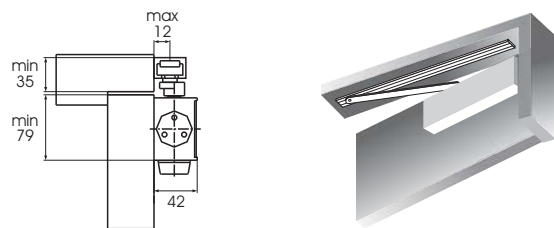

1300V Series Door Closers

Limiting Dimensions

Selection Chart

Size	Regular Arm/ Top Jamb		Parallel/Track Arm		Door Weight(kg) Reference only	Function Available				
	Door Width (mm)		Door Width (mm)			Power Adjust	Latching Speed	Closing Speed	Back Check	Hold Open
	Interior	Exterior	Interior	Exterior						
2	900	800	800	700	25-45	● (2-4)	●	●	○	○
3	1050	900	900	800	40-65					
4	1200	1050	1050	900	60-85					

Note: ● Standard ○ Optional

Mounting Applications

Regular Arm Mounting (Pull Side) Cat No.: 1300V

Track Arm Mounting (Push Side) Cat No.: 1300VPA

Top Jamb Mounting (Push Side) Cat No.: 1300V

Top Jamb Track Arm Mounting (Pull Side) Cat No.: 1300VTR

Parallel Arm Mounting (Push Side) Cat No.: 1300VTR

Features

- Slim line design
- Reversible for handing
- Power adjustable (Size2-4)
- Stainless steel cover available

Finish

- SIL: Silver
- GLD: Gold
- SSS: Satin Stainless Steel
- PSS: Polished Stainless Steel