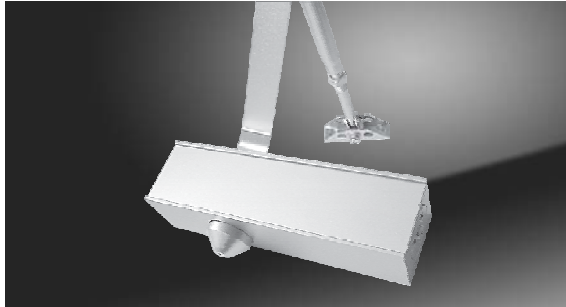

1300V Series Door Closers

Limiting Dimensions

Selection Chart

Size	Regular Arm/ Top Jamb		Parallel/Track Arm		Door Weight(kg) Reference only	Function Available				
	Door Width (mm)		Door Width (mm)			Power Adjust	Latching Speed	Closing Speed	Back Check	Hold Open
	Interior	Exterior	Interior	Exterior						
2	900	800	800	700	25-45	● (2-4)	●	●	○	○
3	1050	900	900	800	40-65					
4	1200	1050	1050	900	60-85					

Note: ● Standard ○ Optional

Mounting Applications

Regular Arm Mounting (Pull Side) Cat No.: 1300V

Track Arm Mounting (Push Side) Cat No.: 1300VPA

Top Jamb Mounting (Push Side) Cat No.: 1300V

Top Jamb Track Arm Mounting (Pull Side) Cat No.: 1300VTR

Parallel Arm Mounting (Push Side) Cat No.: 1300VTR

Features

- Slim line design
- Reversible for handing
- Power adjustable (Size2-4)
- Stainless steel cover available

Finish

- SIL: Silver
- GLD: Gold
- SSS: Satin Stainless Steel
- PSS: Polished Stainless Steel